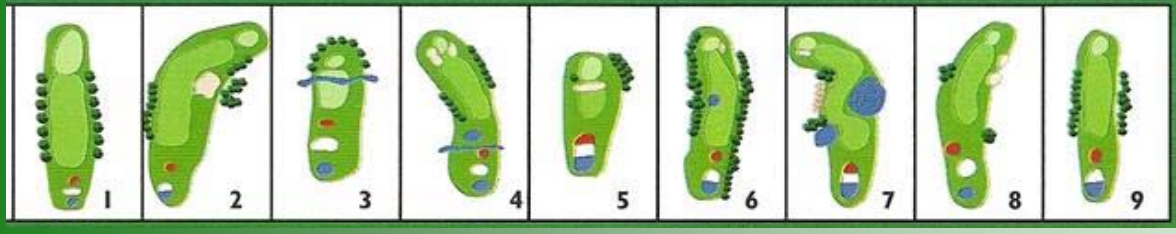

Prairie Creek
800 E. Webb Dr.
DeWitt, MI
48820

Clubhouse:
(517) 669-1958

Banquets:
(517) 669-3091
"Chef Mr. Matt"

1	2	3	4	5	6	7	8	9	Out	10	11	12	13	14	15	16	17	18	In	Tot	NET	HCP
474	323	185	349	136	412	467	331	426	3103	405	521	340	153	349	146	402	395	570	3281	6384		
458	313	155	337	122	402	451	298	411	2947	380	506	293	125	330	139	368	381	559	3081	6028		
9	13	11	5	17	1	7	15	3		10	8	12	16	18	14	6	4	2				
5	4	3	4	3	4	5	4	4	36	4	5	4	3	4	3	4	4	5	36	72		
7	11	13	9	17	5	1	15	3		10	4	18	14	16	8	12	6	2				
417	268	126	270	107	311	430	254	331	2514	310	465	241	103	255	120	272	313	491	2570	5084		
5	4	3	4	3	4	5	4	4	36	4	5	4	3	4	3	4	4	5	36	72