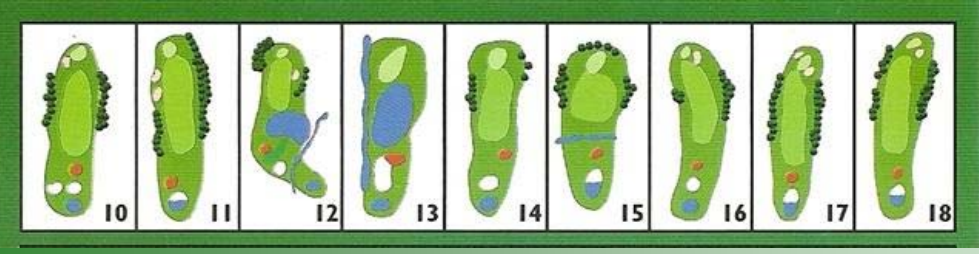

Prairie Creek
800 E. Webb Dr.
DeWitt, MI
48820

Clubhouse:
(517) 669-1958

Banquets:
(517) 669-3091
"Chef Mr. Matt"

1	2	3	4	5	6	7	8	9	Out	10	11	12	13	14	15	16	17	18	In	Tot	NET	HCP
474	323	185	349	136	412	467	331	426	3103	405	521	340	153	349	146	402	395	570	3281	6384		
458	313	155	337	122	402	451	298	411	2947	380	506	293	125	330	139	368	381	559	3081	6028		
9	13	11	5	17	1	7	15	3		10	8	12	16	18	14	6	4	2				
5	4	3	4	3	4	5	4	4	36	4	5	4	3	4	3	4	4	5	36	72		
7	11	13	9	17	5	1	15	3		10	4	18	14	16	8	12	6	2				
417	268	126	270	107	311	430	254	331	2514	310	465	241	103	255	120	272	313	491	2570	5084		
5	4	3	4	3	4	5	4	4	36	4	5	4	3	4	3	4	4	5	36	72